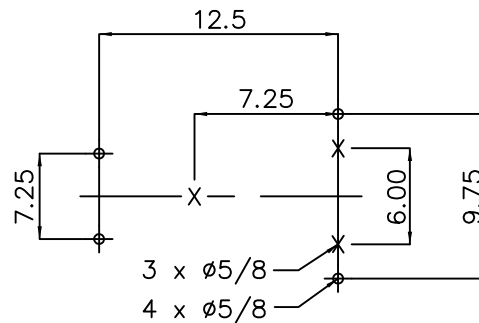

TNP-3260M01

ON 9MG

MODEL : TNP M 3x2-6

GROUP 1 - X
GROUP 2 - ⊕

SPECIFICATION

CAPACITY	-	GPM
HEAD	-	ft
WEIGHTS(lbs)		
PUMP	149.6	
TOTAL	149.6	

JEON	MIN	MIN	MIN		REV. 0
DWN	DSND	CHKD	APPD	DESCRIPTION	
SCALE N/S		CUSTOMER		SET	
GROUP NO.		ITEM NO.		DWG NO.	
REF NO.		OUTLINE DRAWING		TNP-3260M01	