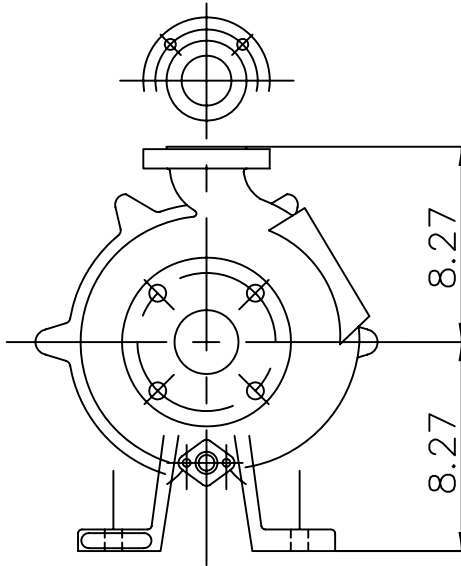

TNP-3260M01

ON 9MG

MODEL : TNP M 3x2-6

GROUP 1 - X
GROUP 2 - ⊕

SPECIFICATION

CAPACITY	-	GPM
HEAD	-	ft
WEIGHTS(lbs)		
PUMP	149.6	
TOTAL	149.6	

JEON	MIN	MIN	MIN		REV. 0
DWN	DSND	CHKD	APPD	DESCRIPTION	
SCALE N/S		CUSTOMER		SET	
GROUP NO.		ITEM NO.		DWG NO.	
REF NO.		OUTLINE DRAWING		TNP-3260M01	