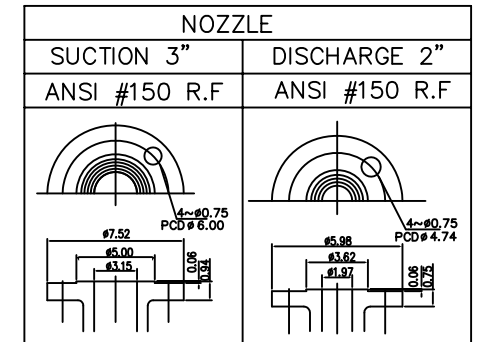

TNP-3260M01

ON 9MG

MODEL : TNP M 3x2-6

GROUP 1 - X
GROUP 2 - ⊕

SPECIFICATION

CAPACITY	-	GPM
HEAD	-	ft
WEIGHTS(lbs)		
PUMP	149.6	
TOTAL	149.6	

JEON	MIN	MIN	MIN		REV. 0
DWN	DSND	CHKD	APPD	DESCRIPTION	
SCALE N/S		CUSTOMER		SET	
GROUP NO.		ITEM NO.		DWG NO.	
REF NO.		OUTLINE DRAWING		TNP-3260M01	