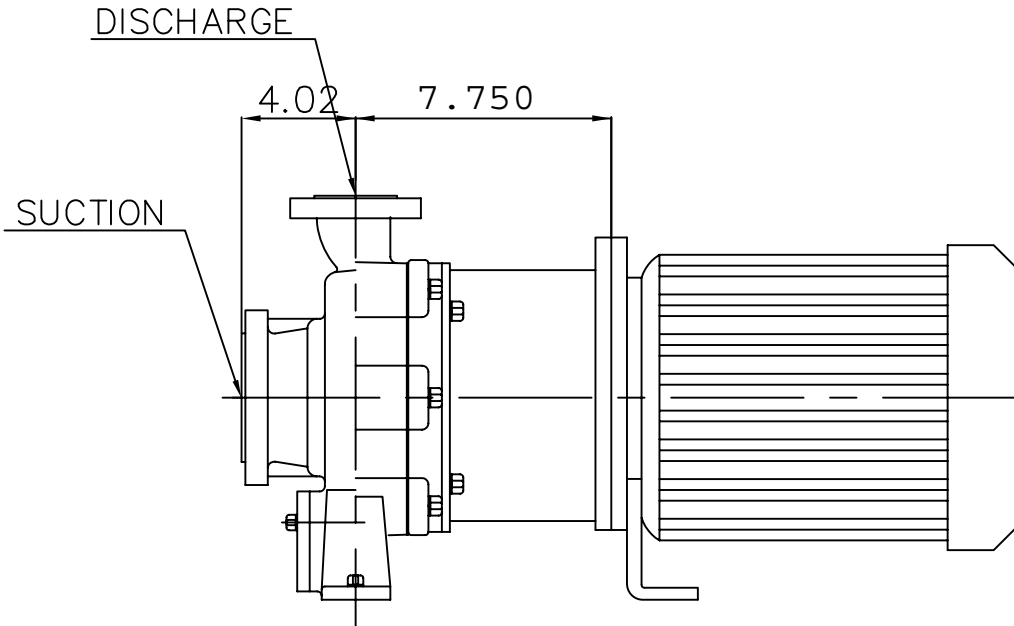

TNP-3260M01

ON 9MG

MODEL : TNP M 3x2-6

GROUP 1 - X
GROUP 2 - ⊕

SPECIFICATION

CAPACITY	-	GPM
HEAD	-	ft
WEIGHTS(lbs)		
PUMP	149.6	
TOTAL	149.6	

JEON	MIN	MIN	MIN		REV. 0
DWN	DSND	CHKD	APPD	DESCRIPTION	
SCALE N/S		CUSTOMER		SET	
GROUP NO.		ITEM NO.		DWG NO.	
REF NO.		OUTLINE DRAWING		TNP-3260M01	