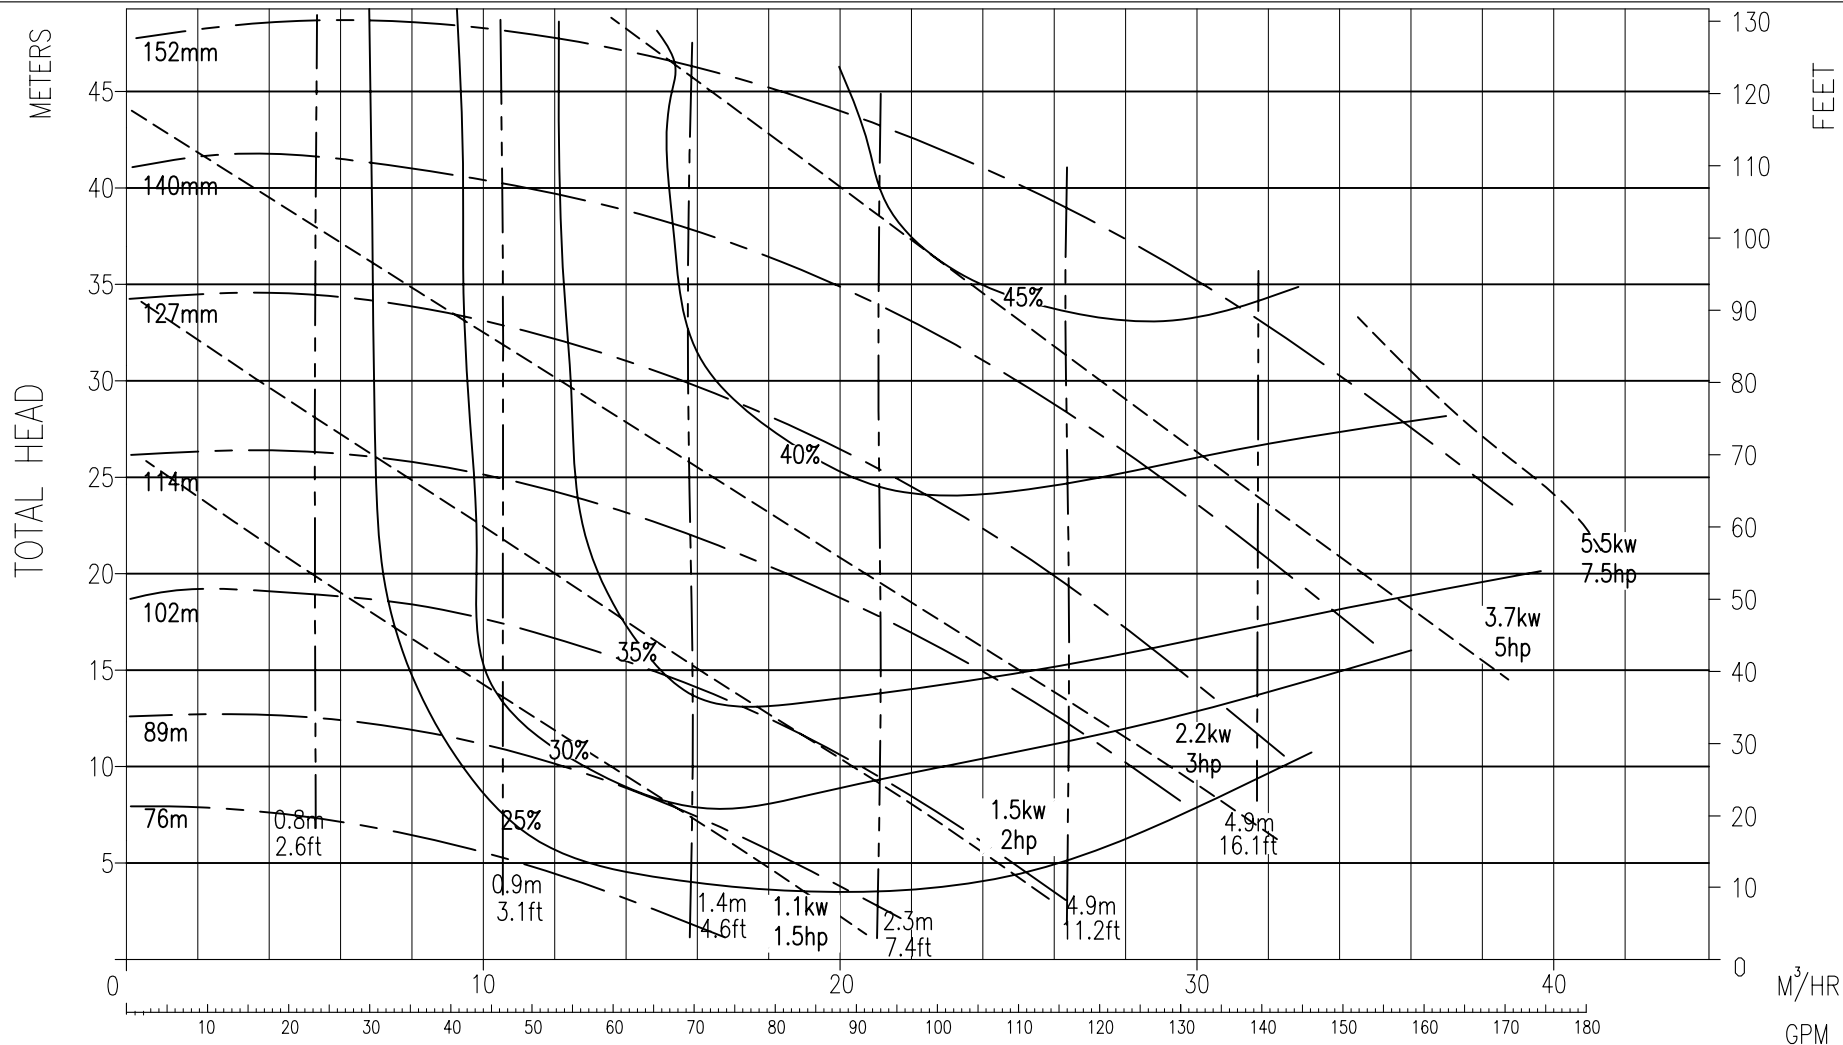

TNP MODEL S2156

PN014-R0

NON METALLIC MAG PUMP

3500RPM

Customer	Reference	Equipment No.	Product
Flow	TDH	Certified	BHP Max BHP
Trim	NPSHr NPSHa	Min Flow _	Max Solid _