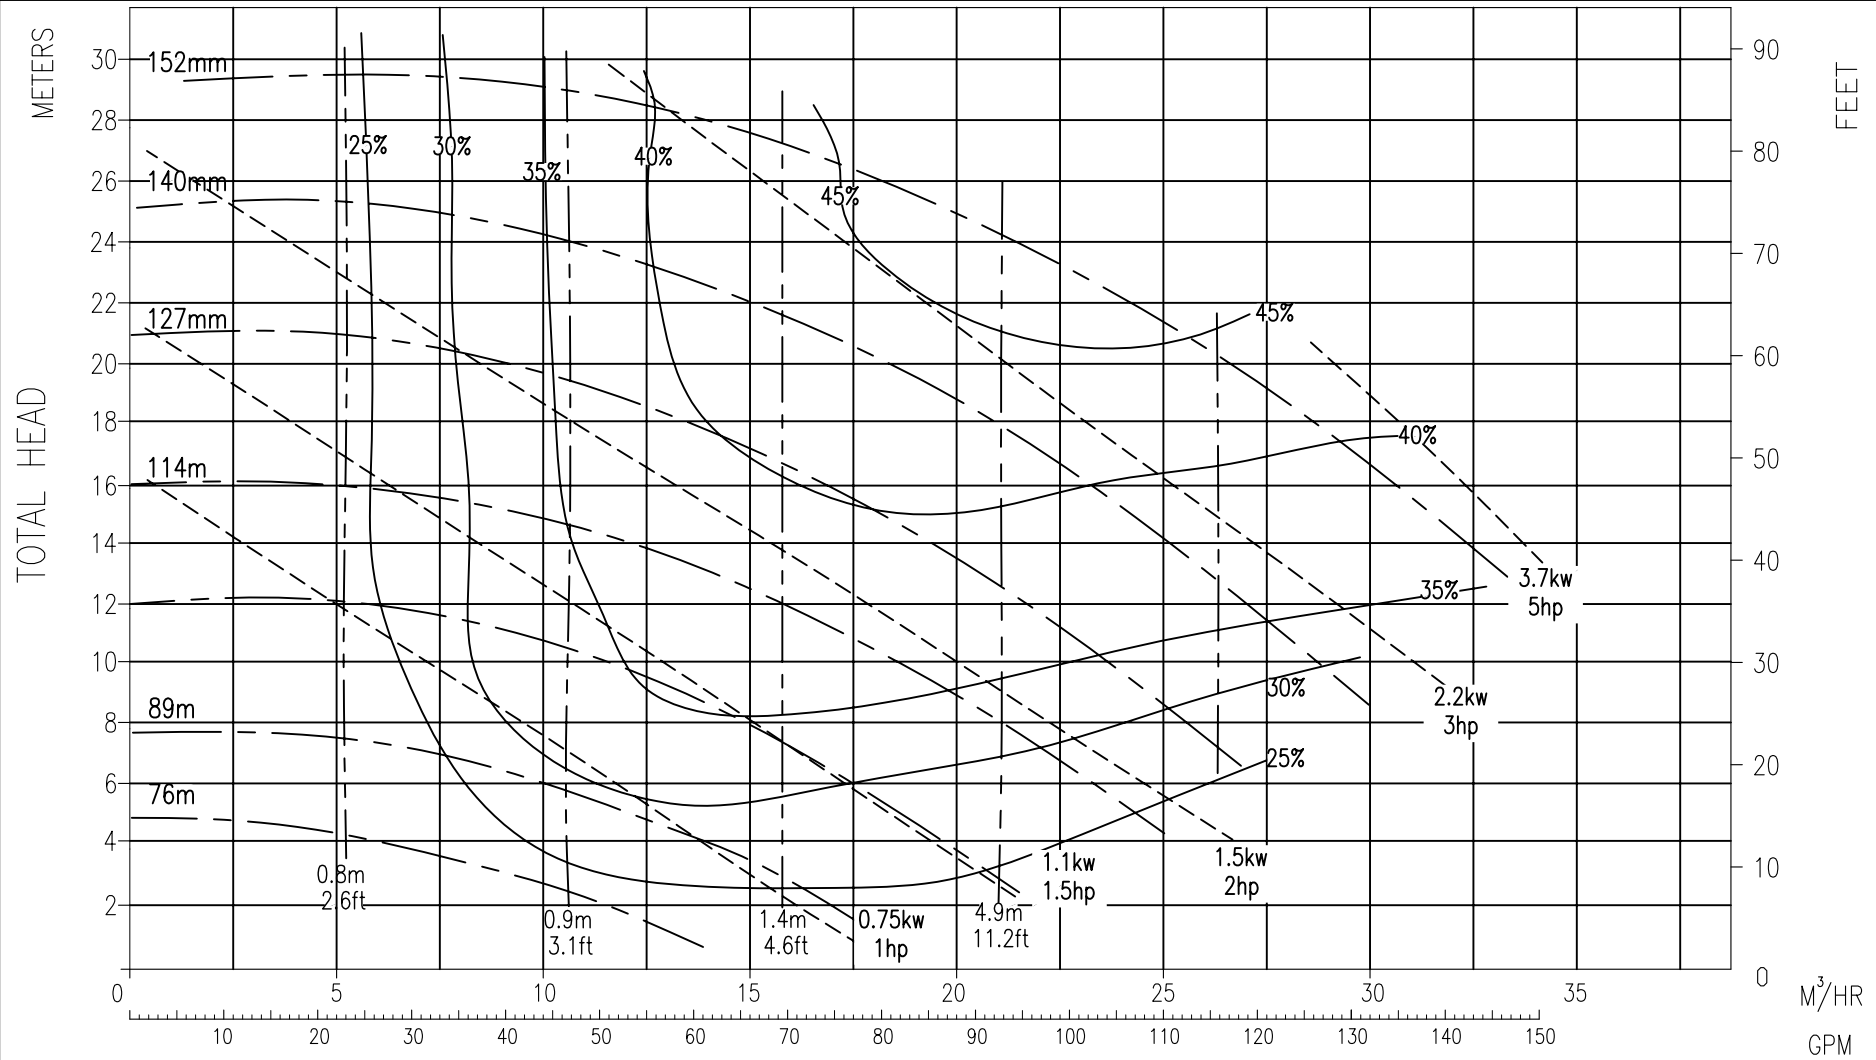

TNP MODEL S2156

PN013-R0

NON METALLIC MAG PUMP

2900RPM

Customer	Reference	Equipment No.	Product
Flow	TDH	Certified	BHP Max BHP
Trim	NPSHr NPSHa	Min Flow _	Max Solid _