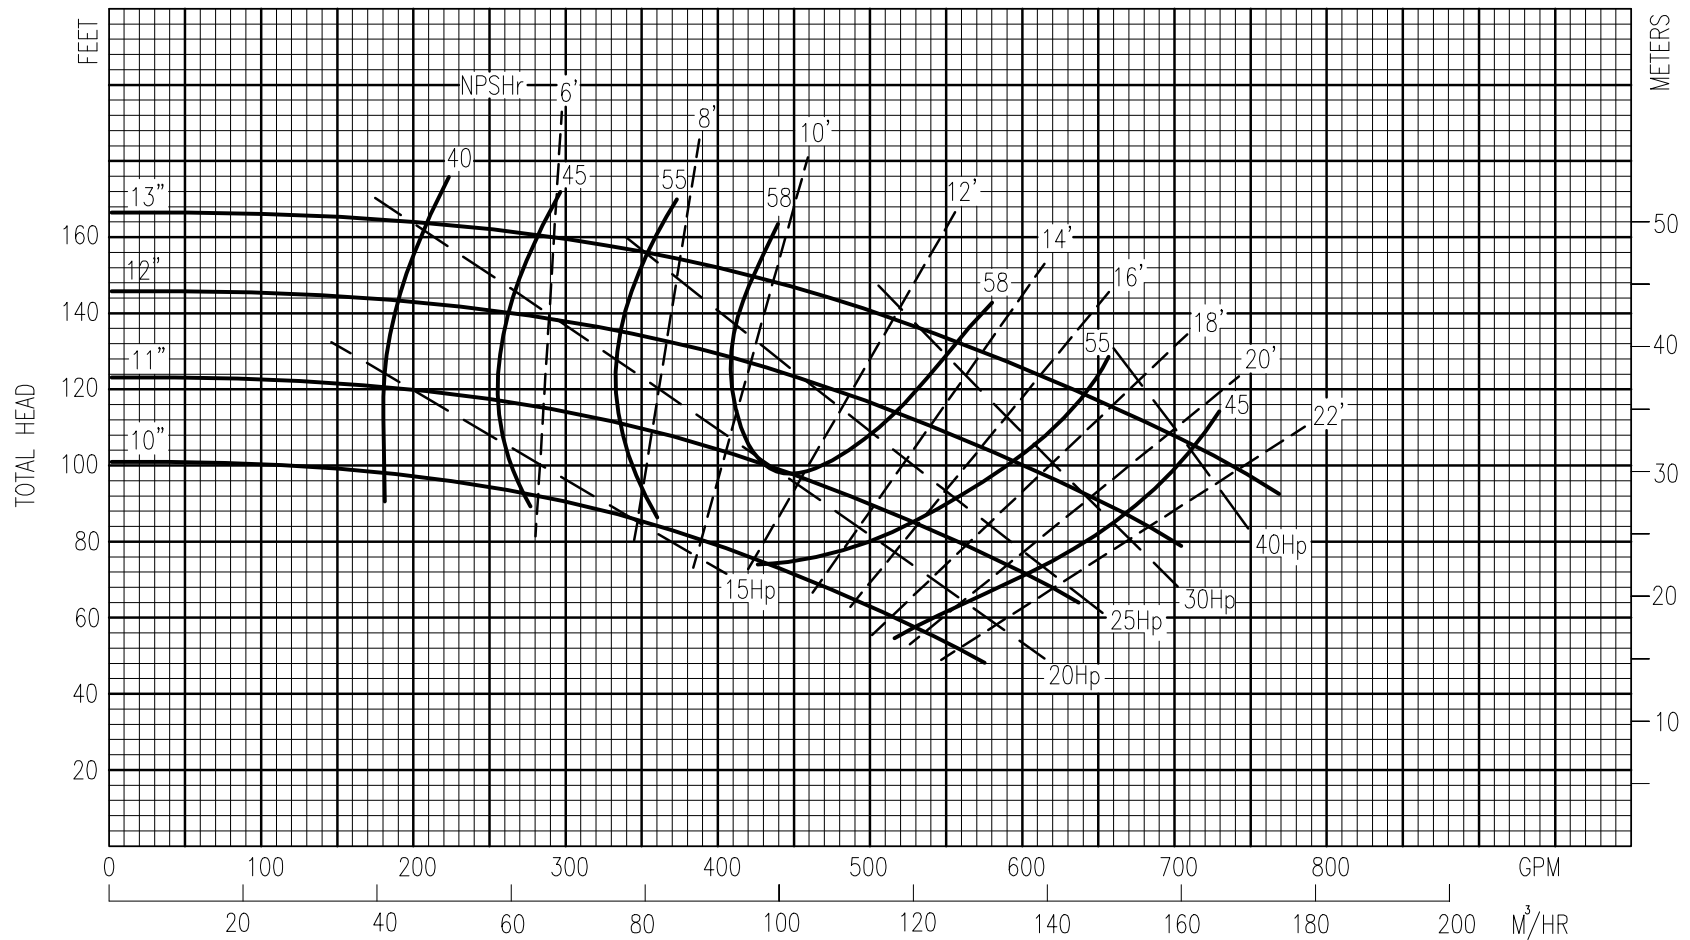

DSP MODEL 4x3-13

SP032-R0

REVISED 7/22/04

SELF PRIMING PUMP

1750 RPM

Customer	Reference	Equipment No.	Product
Flow	TDH	Certified	BHP Max BHP
Trim	NPSHr NPSHa	Min Flow 100 GPM	Max Solid 11/16"