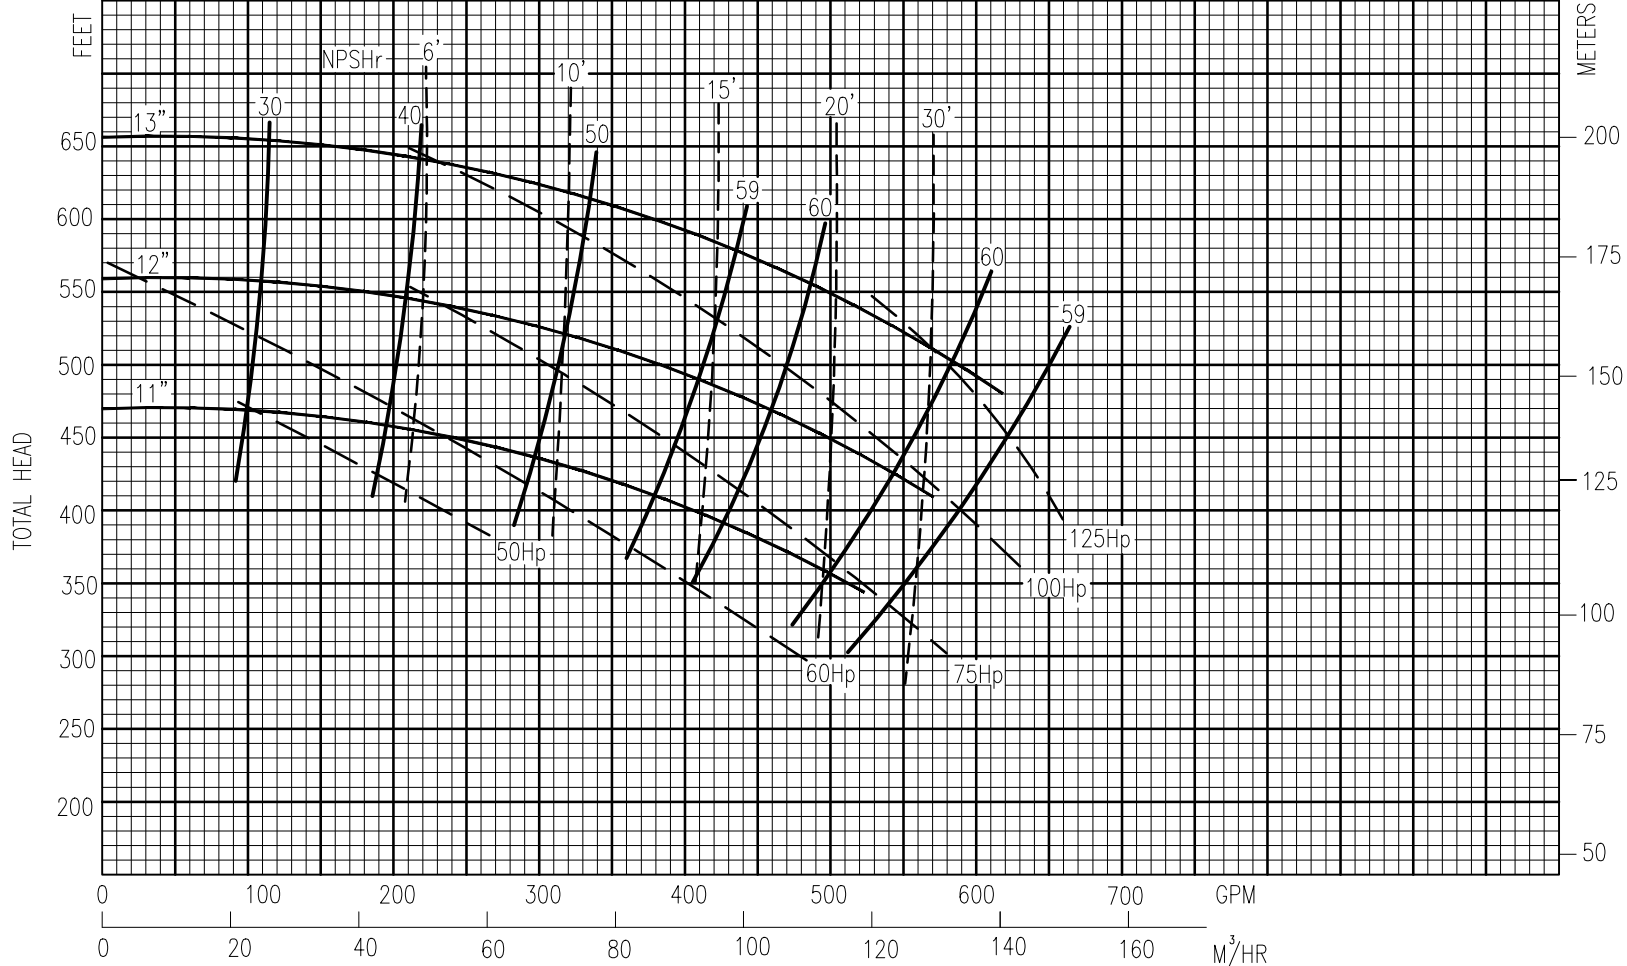

DSP MODEL 3x2-13

SP031-R0

REVISED 7/22/04

SELF PRIMING PUMP

3500 RPM

Customer	Reference	Equipment No.	Product
Flow	TDH	Certified	BHP Max BHP
Trim	NPSHr NPSHa	Min Flow 126.28	Max Solid 5/16"