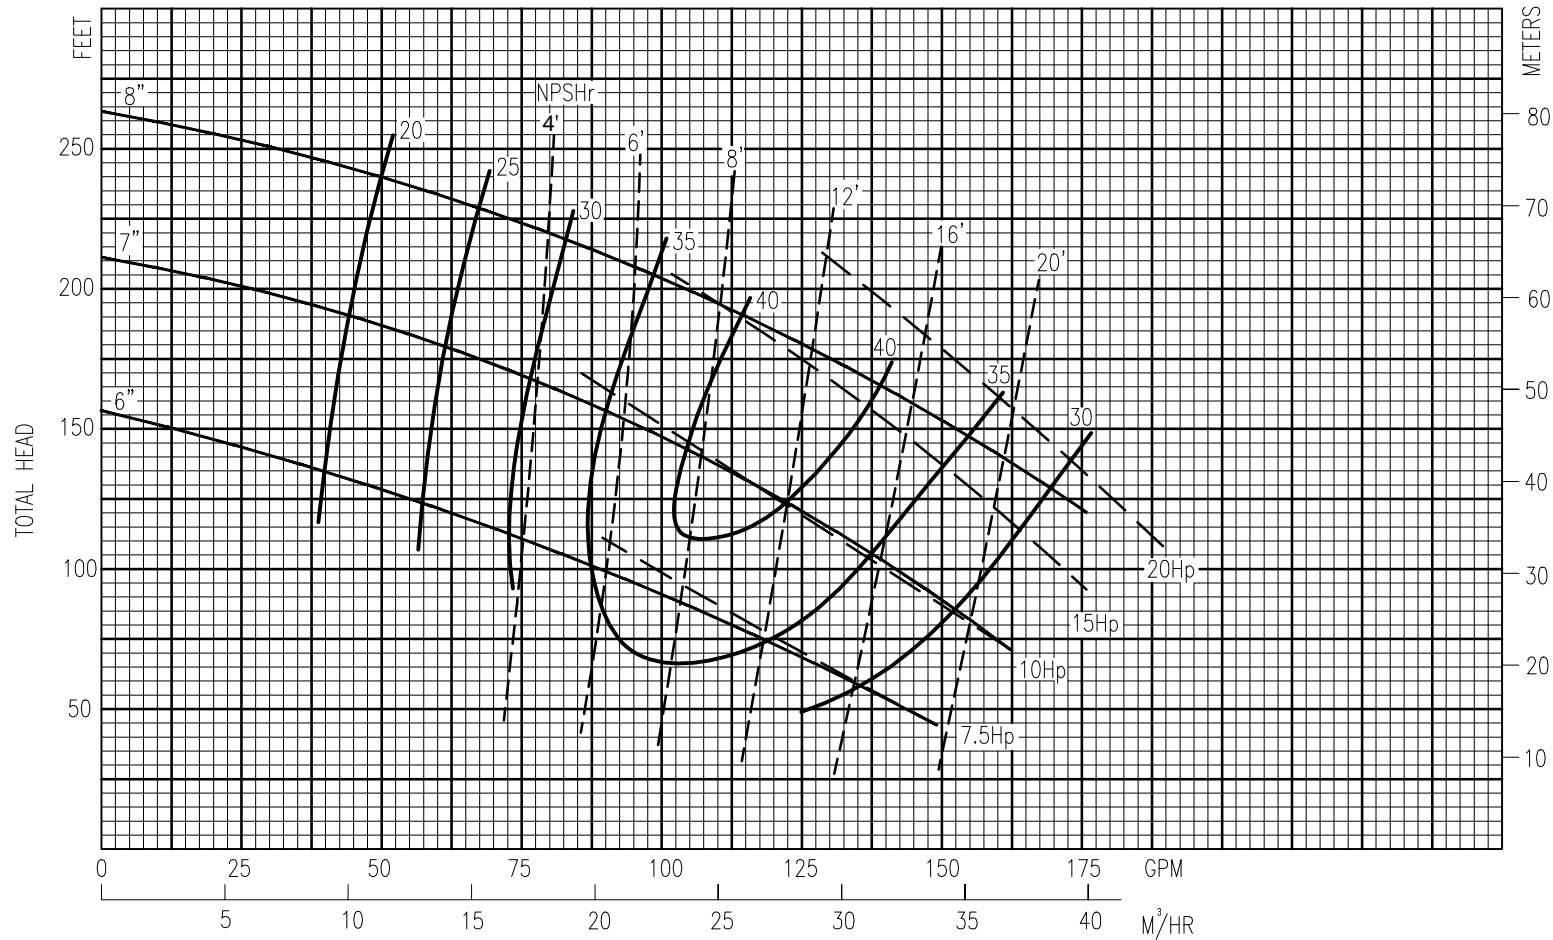

DSP MODEL 1.5x1-8

SP004-R0

REVISED 7/22/04

SELF PRIMING PUMP

3500 RPM

Customer	Reference	Equipment No.	Product
Flow	TDH	Certified	BHP Max BHP
Trim	NPSHr NPSHa	Min Flow 10.12 GPM	Max Solid 15/32"