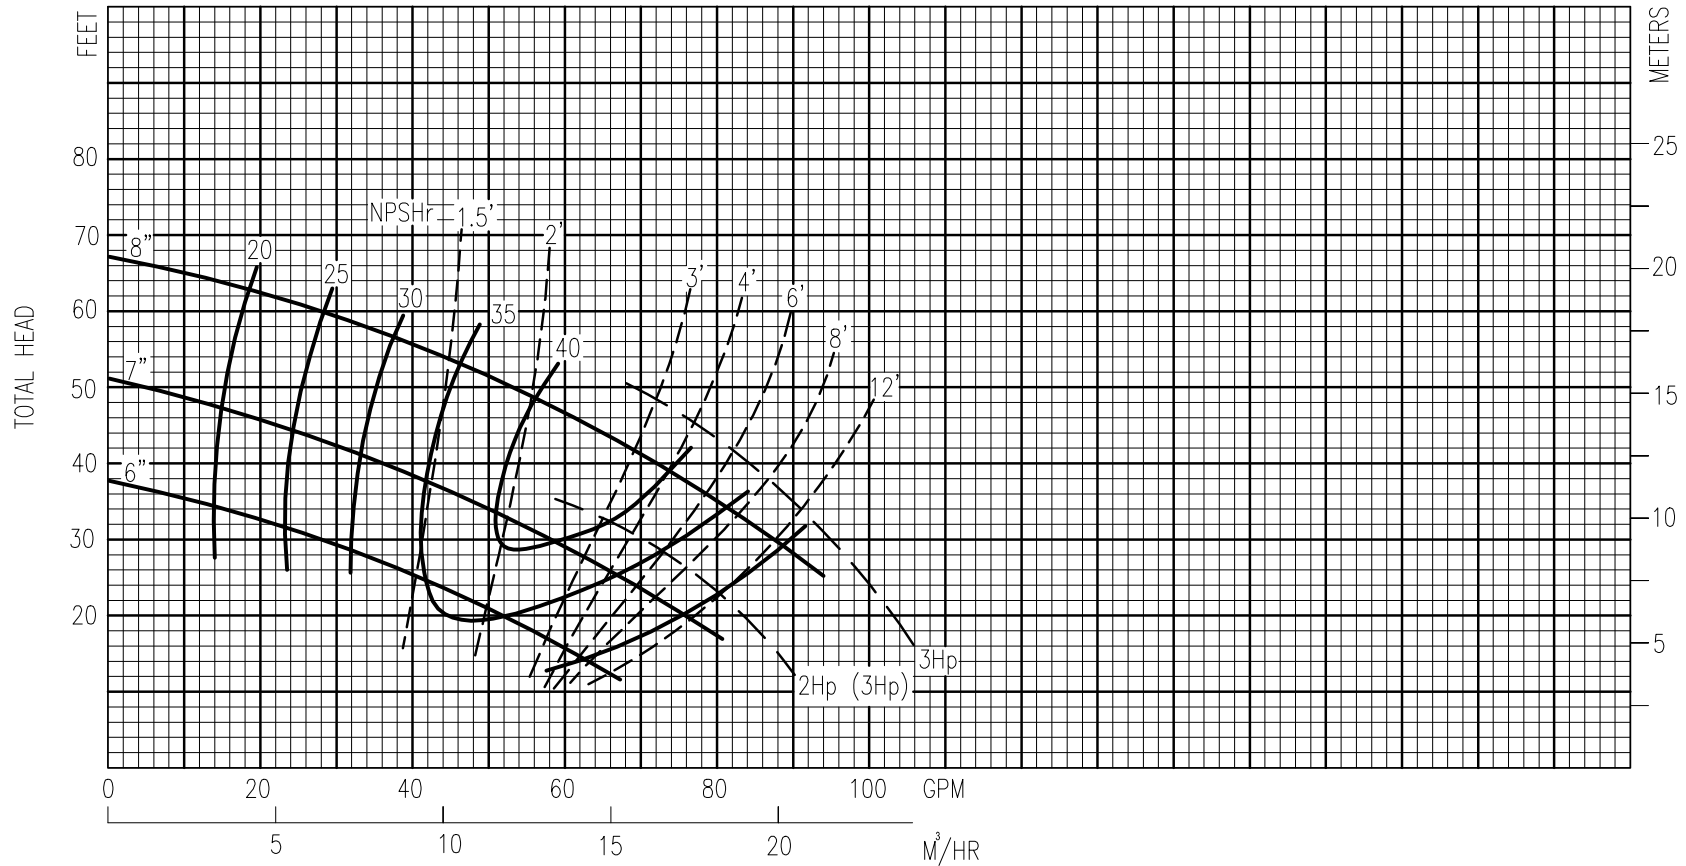

DSP MODEL 1.5x1-8

SP003-R0

REVISED 7/22/04

SELF PRIMING PUMP

1750 RPM

Customer	Reference	Equipment No.	Product
Flow	TDH	Certified	BHP Max BHP
Trim	NPSHr NPSHa	Min Flow 4.4 GPM	Max Solid 15/32"