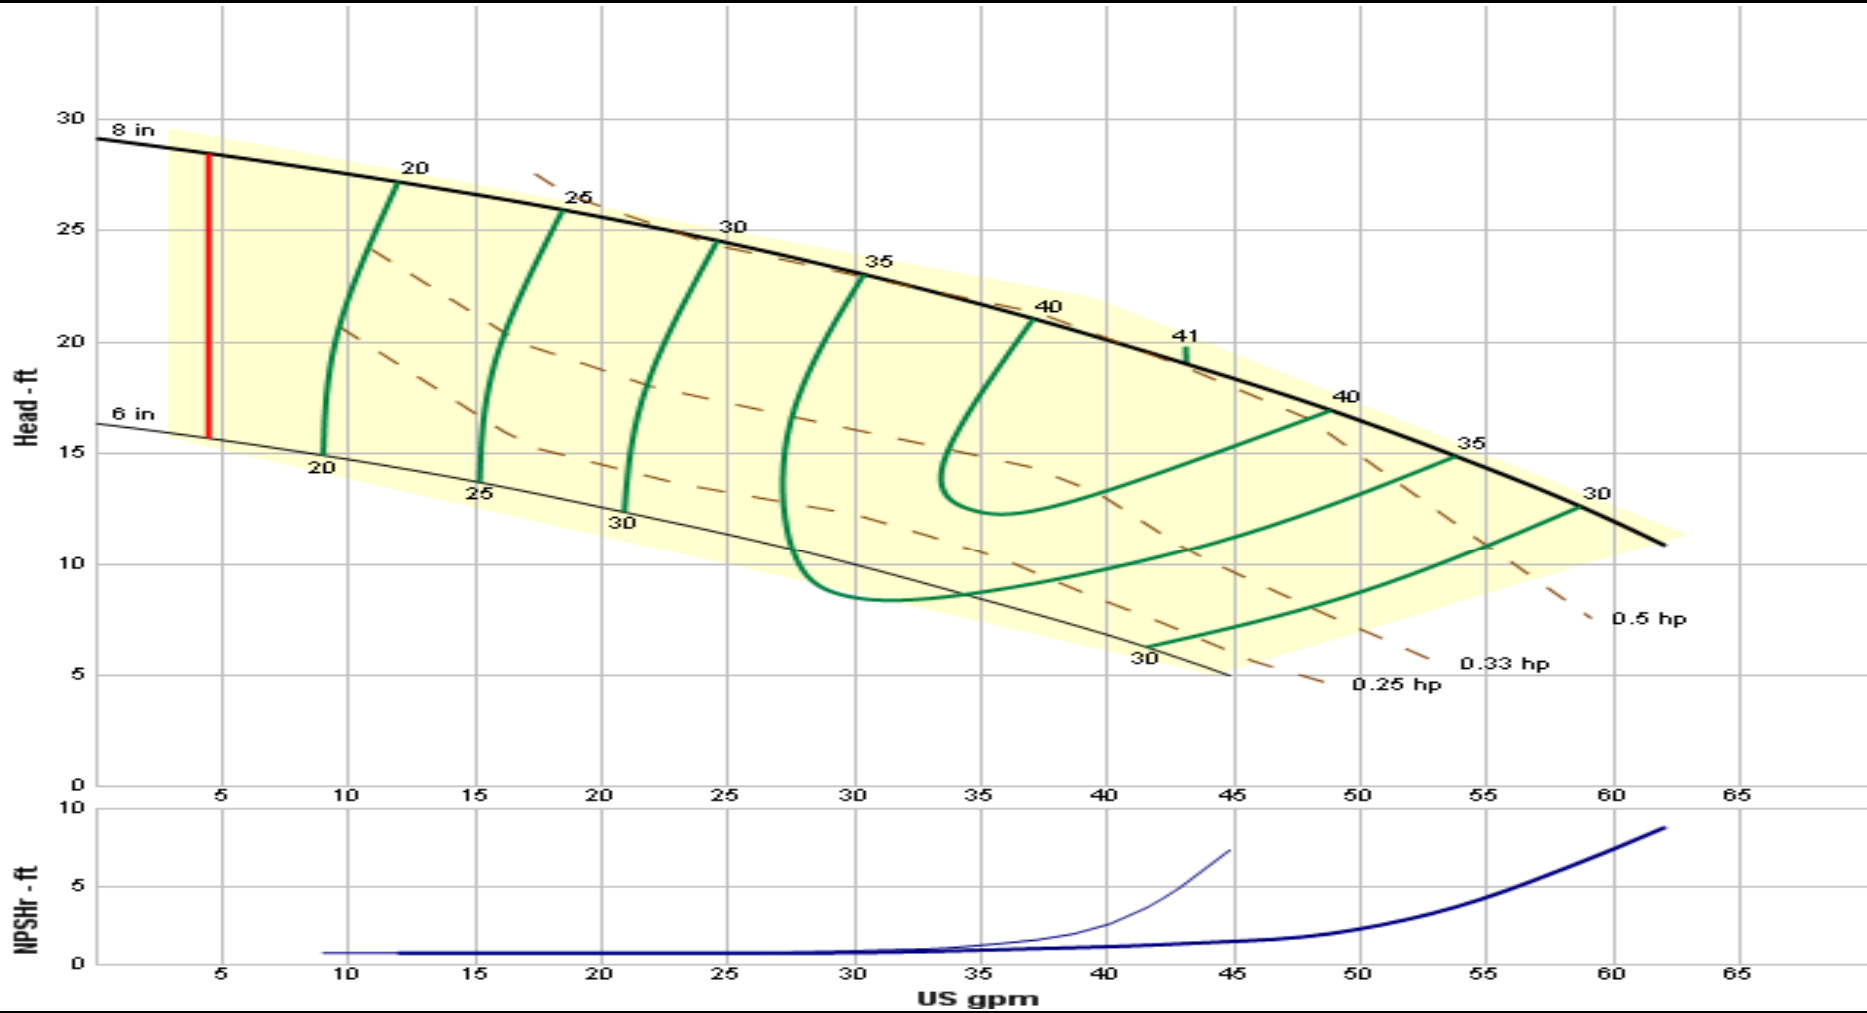

# DSP MODEL 1.5x1-8

REVISED 7/7/09		<b>TRUFLO</b>		<b>Self Priming Pump</b>		<b>1150 RPM</b>	
Customer	Reference		Equipment No.		Product		
Flow	TDH		Certified		BHP	Max BHP	
Trim	NPSHr	NPSHa		Min Flow		Max Solid	